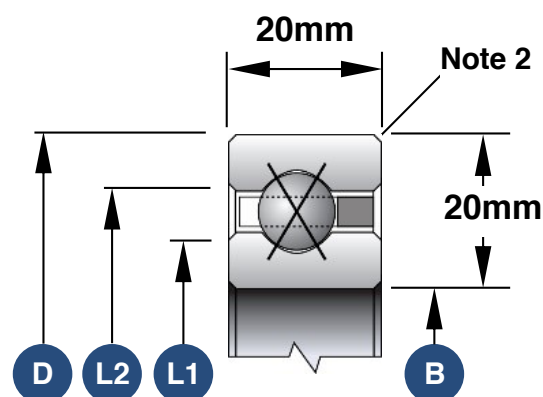

## Specifications

|                                 |                           |
|---------------------------------|---------------------------|
| Bore (B)                        | 340.000 mm                |
| Outside Diameter (D)            | 380.000 mm                |
| Width                           | 20mm                      |
| Land Diameter (L <sub>1</sub> ) | 355.000 mm                |
| Land Diameter (L <sub>2</sub> ) | 365.000 mm                |
| Approximate Weight              | 2.54 kg                   |
| Separator                       | Brass; snapover separator |
| Precision Class                 | ABEC Class 1              |
| Bearing Type                    | 4-Point Contact (Type X)  |
| Seals, Shields                  | None (Open)               |
| Unit System                     | Metric                    |

## Load Capacities

|                     |            |
|---------------------|------------|
| Static Radial Load  | 79,865 n   |
| Dynamic Radial Load | 43,035 n   |
| Static Thrust Load  | 199,670 n  |
| Dynamic Thrust Load | 70,145 n   |
| Static Moment Load  | 14,375 N-m |
| Dynamic Moment Load | 5,810 N-m  |

## Brass; snapover separator

3/8" balls

1. Load capacities are not additive
2. The maximum shaft or housing fillet radius that the bearing corners will clear for this series is 1.5mm
3. Race Width Tolerance: +0.000 -0.127mm